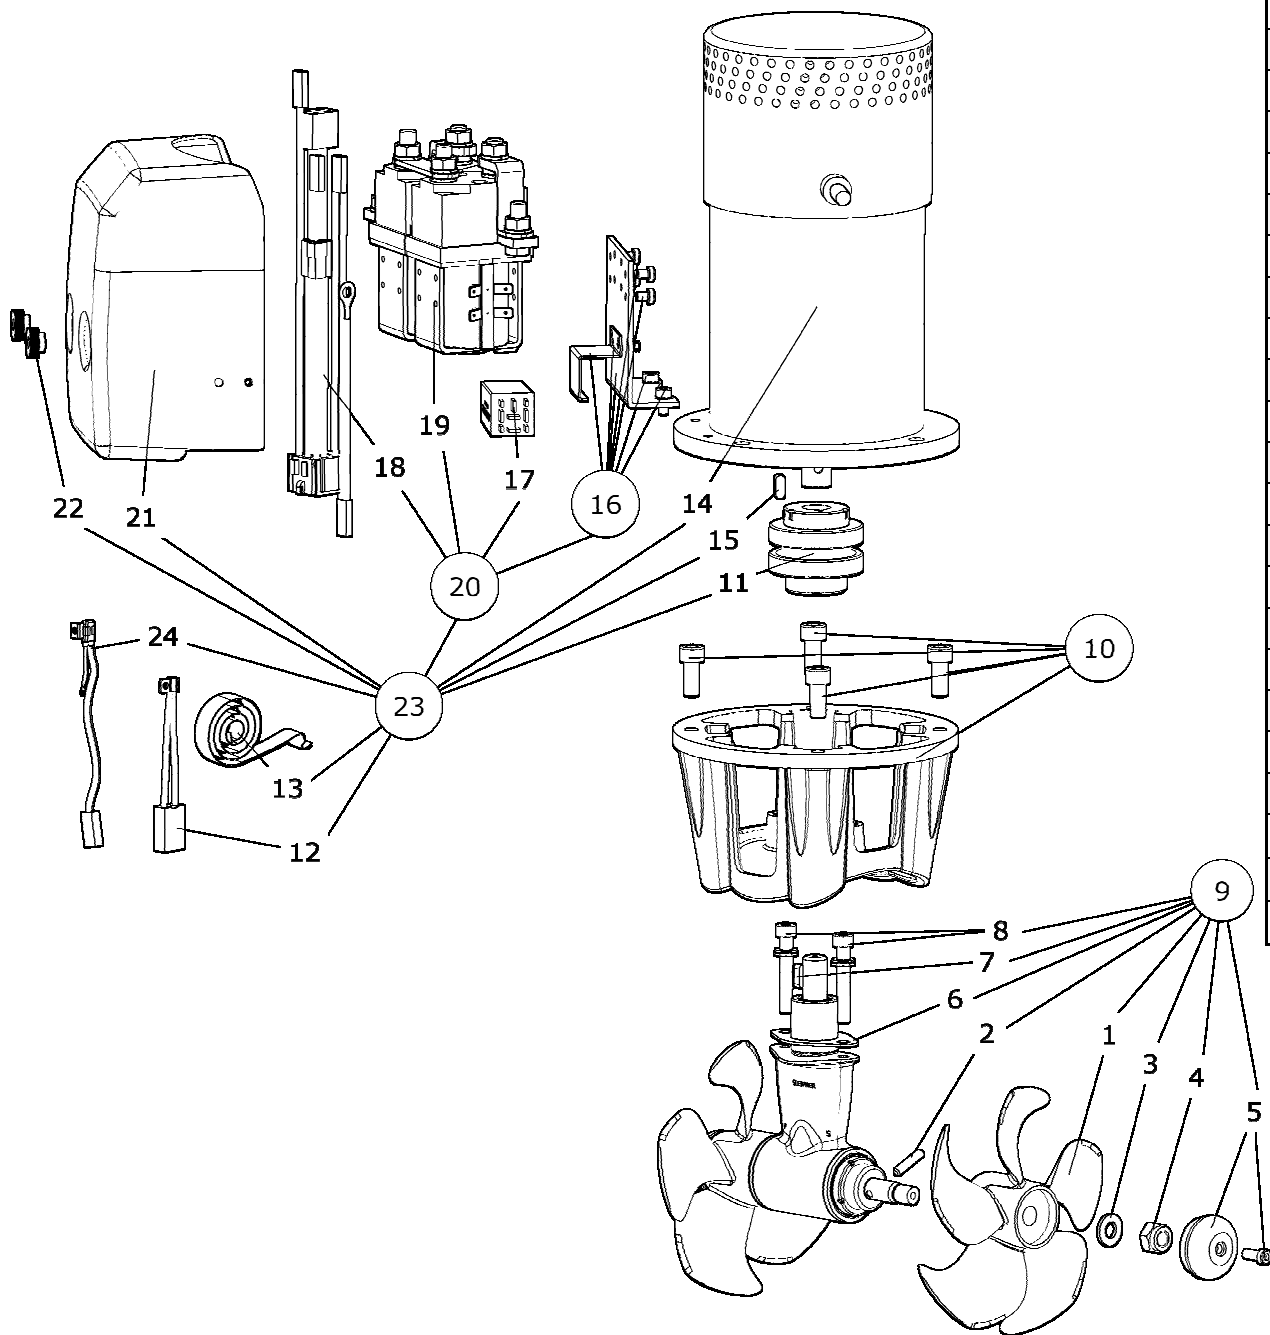

Side-Power SE170 - Ersatzteile

| # | Description | Product |
|----|----------------------------------|------------|
| 1 | Propeller | 10 1271 RH |
| 1b | Propeller | 10 1271 LH |
| 2 | Propeller drivepin | 9 1241 |
| 3 | Propeller washer | 20 1181 |
| 4 | Locknut | 10 1260 |
| 5 | Anode | 20 1180 A |
| 6 | Gasket | 10 1312 |
| 7 | Driveshaft key | 10 1440 |
| 8 | Gearleg bolt | 10 1080 |
| 9 | Complete gearleg | 13 0601 |
| 10 | Complete motor bracket | 10 0501 |
| 11 | Complete flexible coupling | 7 1463 |
| 12 | Brushes for motor (kit)** | ** |
| 13 | Brush springs for motor (kit)** | ** |
| 14 | Electric motor | N/A |
| 15 | Key for electric motor shaft | 10 1440 |
| 16 | Solenoid bracket kit*** | 10 0135 24 |
| 17 | Electronic control box | 6 1232 I |
| 18 | Internal wiring loom*** | 15 1273 B |
| 19 | Solenoid*** | 1013703 |
| 20 | Complete solenoid kit*** | 15 0131 24 |
| 21 | Solenoid Cover*** | 20 2027 |
| 22 | Nut for solenoid cover | 6 8810 |
| 23 | Complete electric motor assembly | 10 0101 24 |
| 24 | Temp switch* | * |